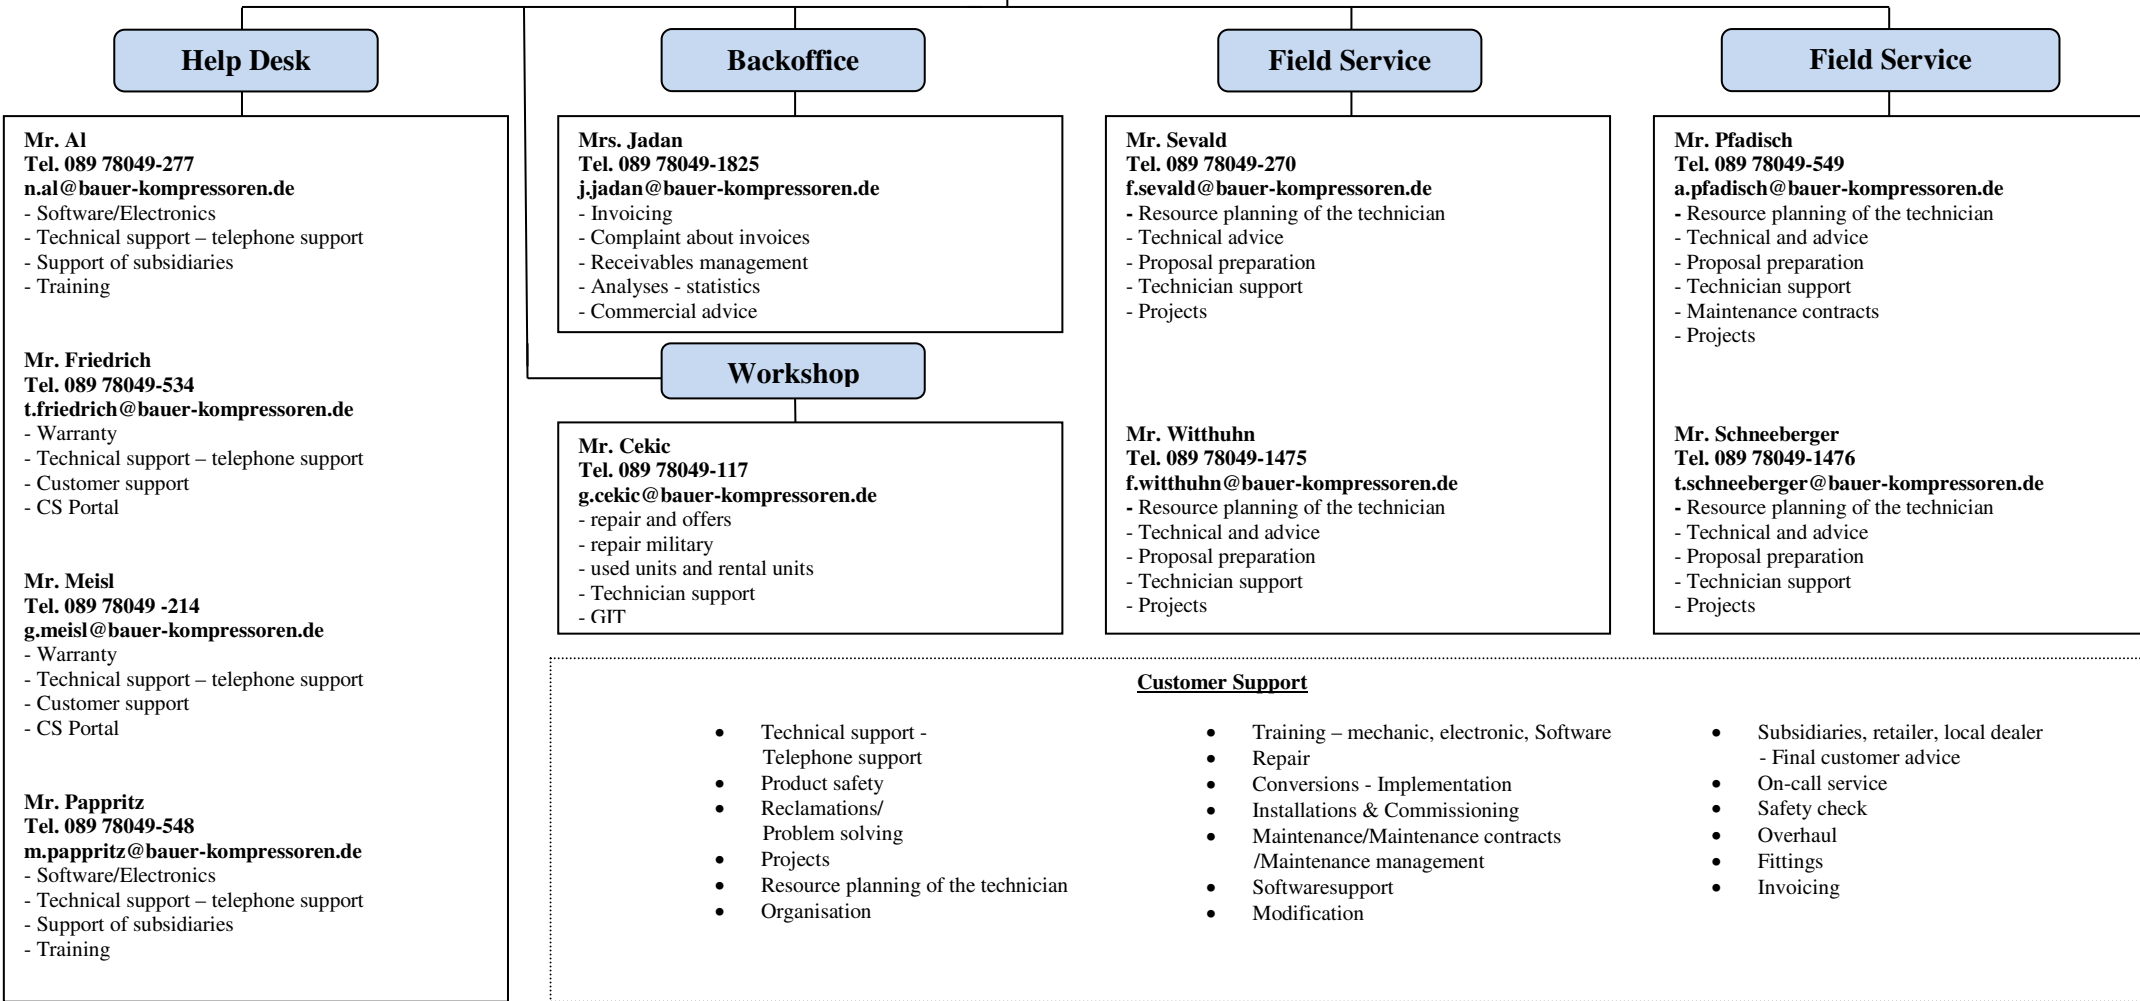

Organisation Chart	Issued: Mrs. Jadan	Approved: Mr. Förderreuther
	Date: 01.06.2021	Date: